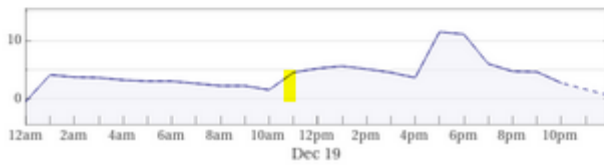

3 x

Hochspannungsleitungen gequert, ausser bei der Her-Fahrt durch das Tunnel (1x)

weather	Fluelen, Switzerland
	Saturday, December 19, 2020

Recorded weather for Fluelen, Switzerland:

Show non-metric

More

time range	day of <b>Saturday, December 19, 2020</b>
temperature	(-1 to 12) °C (average: 4 °C)
conditions	cloudy, partly cloudy, few clouds, clear
relative humidity	(42 to 95)% (average: 86%)
wind speed	(0 to 6) m/s (average: 3 m/s)

Unit:

Weather history:

Enlarge Customize Plain Text

Temperature

Cloud cover

Conditions

(no precipitation or fog)

Precipitation rate