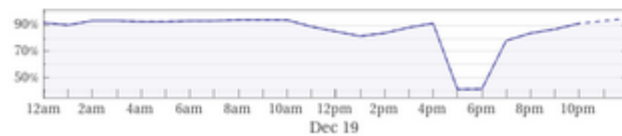

3 x

Hochspannungsleitungen gequert, ausser bei der Her-Fahrt durch das Tunnel (1x)

weather	Fluelen, Switzerland
	Saturday, December 19, 2020

Recorded weather for Fluelen, Switzerland:

Show non-metric

More

time range	day of <b>Saturday, December 19, 2020</b>
temperature	(-1 to 12) °C (average: 4 °C)
conditions	cloudy, partly cloudy, few clouds, clear
relative humidity	(42 to 95)% (average: 86%)
wind speed	(0 to 6) m/s (average: 3 m/s)

Unit:

Weather history:

Enlarge Customize Plain Text

Temperature

Cloud cover

Conditions

(no precipitation or fog)

Precipitation rate

(none)

Humidity

Wetter war somit trocken. Stromtransport sehr wahrscheinlich.

Hochspannungsleitungen und Magnetfelder am Boden: <http://people.ee.ethz.ch/~pascal/Hochspann/BBoden.gif>

Hansueli Stettler.Bauökologie.Funkmesstechnik.Lindenstrasse 132.9016 St.Gallen.[www.hansuelistettler.ch](http://www.hansuelistettler.ch).[info@hansuelistettler.ch](mailto:info@hansuelistettler.ch)